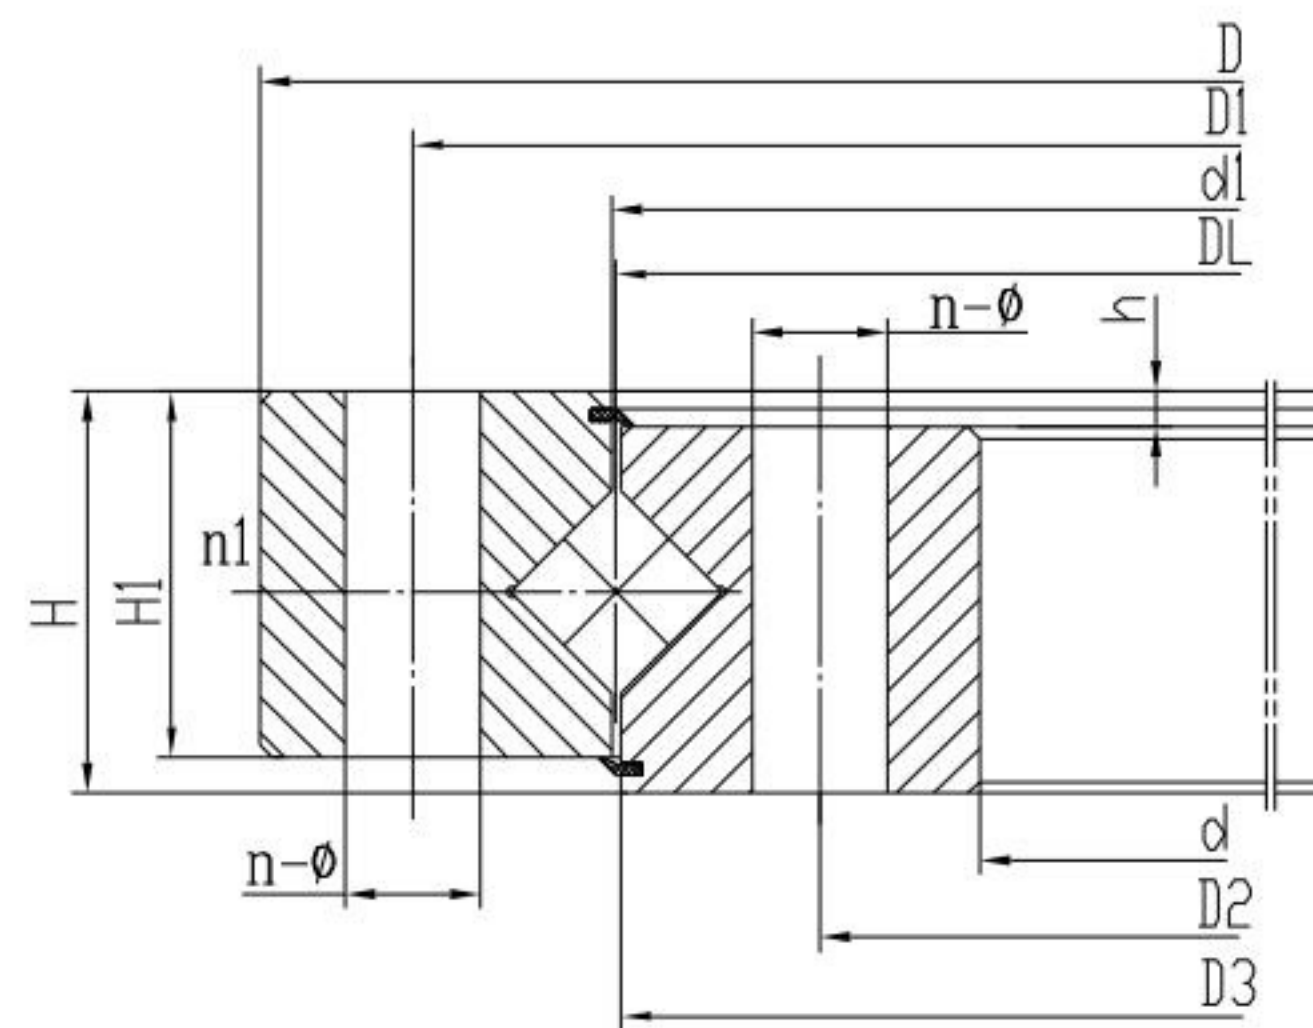

Toothless Single Row Crossed Roller Slewing Bearings

NOTE:

1. n1 is the number of lubricating oil holes, the customer can specify the location of oil holes according to the use situation.
2. n-φ can be changed into thread hole, thread diameter M, thread depth 2M.
3. The specifications in this sample are standard products, please contact SINOFOLIV for any other special requirements.